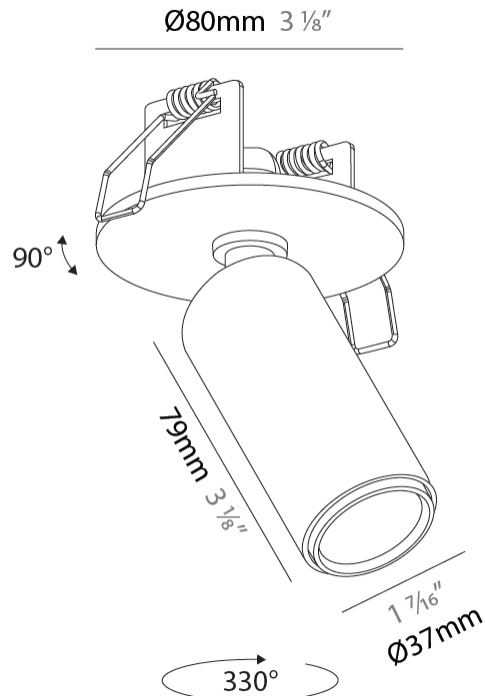

GENERAL

Series: Imagine Micro
Subseries: Imagine Micro Flex
Brand: Prolicht
Division: Architectural
Mounting Type: Surface
Mounting Location: Ceiling
Subcategory: Spots

PHYSICAL

Shape: Cylinder
Diameter (mm): 37
Diameter (in): 1 7/16
Height (mm): 76
Height (in): 3
Max. Overall Height (mm): 106
Max. Overall Height (in): 4 3/16
Light Distribution: Adjustable / Direct
Weight (kg): 0.278
Weight (lbs): 0.61
Fixture Finish: SSR / BKV / CWI / CRY / HAB / UFT / ITA / RUA / FTG / MYG / LOD / PUS / FRO / FUP / KIA / POP / BLS / SPG / MEY / GOH / GUM / CHC / COM / ABZ / JAG / OBR / MOS / ROR
Holder Finish: WHI / BLK
Fixture Material: Aluminum Die Cast

Beam Angle: 14 / 20 / 52
Adjustability: Rotational 350°; Tilt 90°

RATINGS AND CERTIFICATIONS

Certified By: Certified for North American Standards
IP rating: IP20

IMAGINE MICRO FLEX SURFACE

A3D321-

PROJECT

TYPE

GENERAL

Series: Imagine Micro
 Brand: Prolicht
 Division: Architectural
 Mounting Type: Recessed
 Mounting Location: Ceiling
 Subcategory: Spots

PHYSICAL

Shape: Cylinder
 Diameter (mm): 23
 Diameter (in): 7/8
 Height (mm): 50
 Height (in): 1 ¹⁵/₁₆
 Max. Overall Height (mm): 76
 Max. Overall Height (in): 3
 Light Distribution: Adjustable / Direct
 Weight (kg): 0.089
 Weight (lbs): 0.196
 Fixture Finish: SSR / BKV / CWI / CRY / HAB / UFT / ITA / RUA / FTG / MYG / LOD / PUS / FRO / FUP / KIA / POP / BLS / SPG / MEY / GOH / GUM / CHC / COM / ABZ / JAG / OBR / MOS / ROR
 Holder Finish: WHI / BLK
 Fixture Material: Aluminum Die Cast