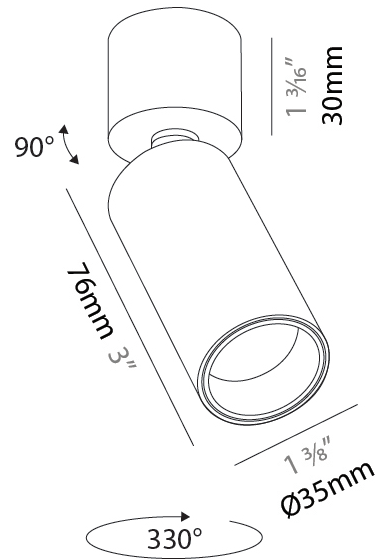

GENERAL

Series: Imagine Micro
Brand: Prolicht
Division: Architectural
Mounting Type: Surface
Mounting Location: Ceiling
Subcategory: Spots

PHYSICAL

Shape: Cylinder
Diameter (mm): 35
Diameter (in): 1 3/8
Height (mm): 76
Height (in): 3
Max. Overall Height (mm): 106
Max. Overall Height (in): 4 3/16
Light Distribution: Adjustable / Direct
Weight (kg): 0.165
Weight (lbs): 1.42
Fixture Finish: SSR / BKV / CWI / CRY / HAB / UFT / ITA / RUA / FTG / MYG / LOD / PUS / FRO / FUP / KIA / POP / BLS / SPG / MEY / GOH / GUM / CHC / COM / ABZ / JAG / OBR / MOS / ROR
Holder Finish: WHI / BLK
Fixture Material: Aluminum Die Cast

ELECTRICAL

Lamp Type: LED (Zhaga Standard)
Input Wattage (W): 9
Total Output Wattage (W): 8.2
Dimming: Tri-Mode (Non-Dimming and Phase Dimming (120Vac only) and 0-10V Dimming)
Driver Included: No
Driver Location: Remote
Driver Type: Constant Current - Universal
Driver Class: Class 2
Input Voltage (V): 120 - 277
Constant Current (MA): 700

LED

Number of LEDs: 1
Color Temperature (°K): 2700 / 3000 / 3500 / 4000
Max. Delivered Lumen (lm): 529 / 564 / 595 / 607
Nominal Lumen (lm): 750 / 800 / 844 / 861
CRI: >90 CRI
Lamp Life (hrs): 80000

OPTICAL

Beam Angle: 22 / 36 / 62
Adjustability: Rotational 350°; Tilt 90°

RATINGS AND CERTIFICATIONS

Certified By: Certified for North American Standards
IP rating: IP20