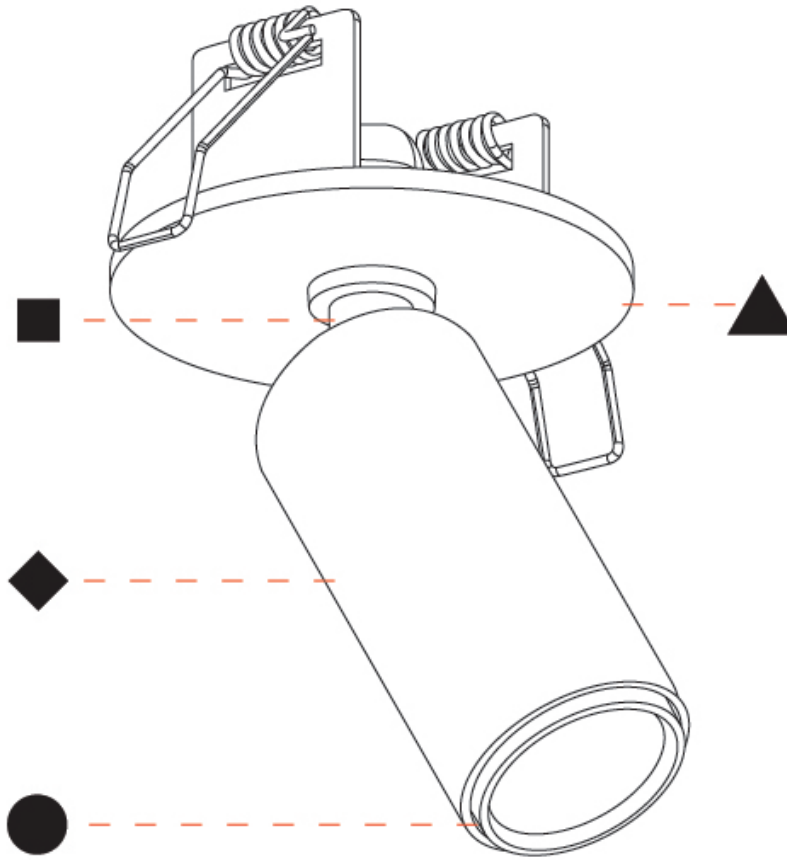

IMAGINE MICRO FLEX SURFACE

A3D321-

PROJECT

TYPE

SPECIFIER

QUANTITY

DATE

A