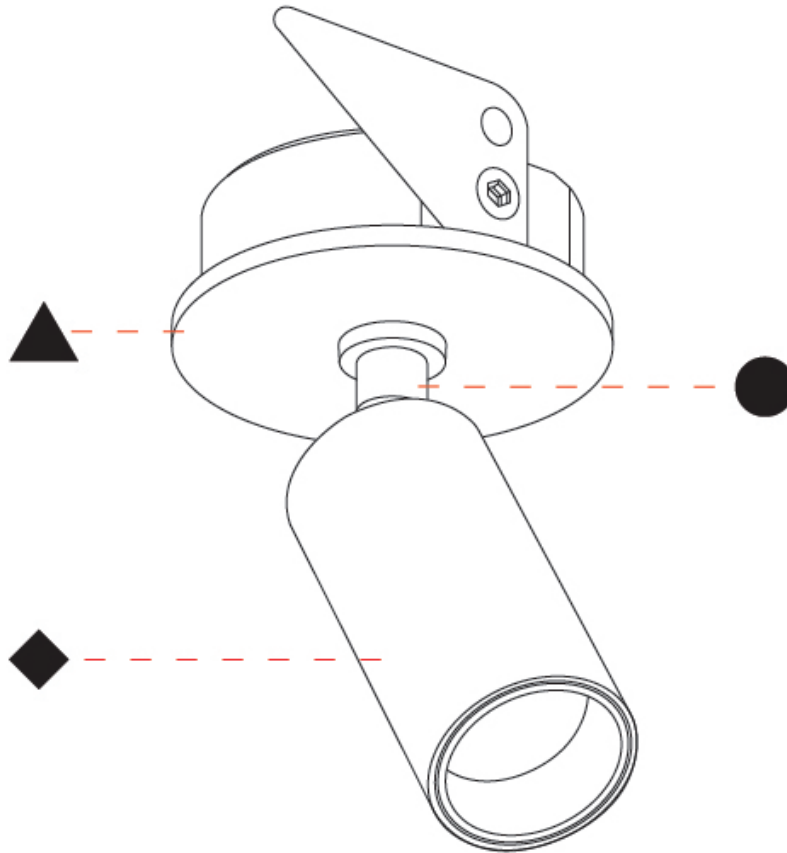

IMAGINE MICRO RECESSED

A3D322-

PROJECT	_____
TYPE	_____
SPECIFIER	_____
QUANTITY	_____
DATE	_____

A