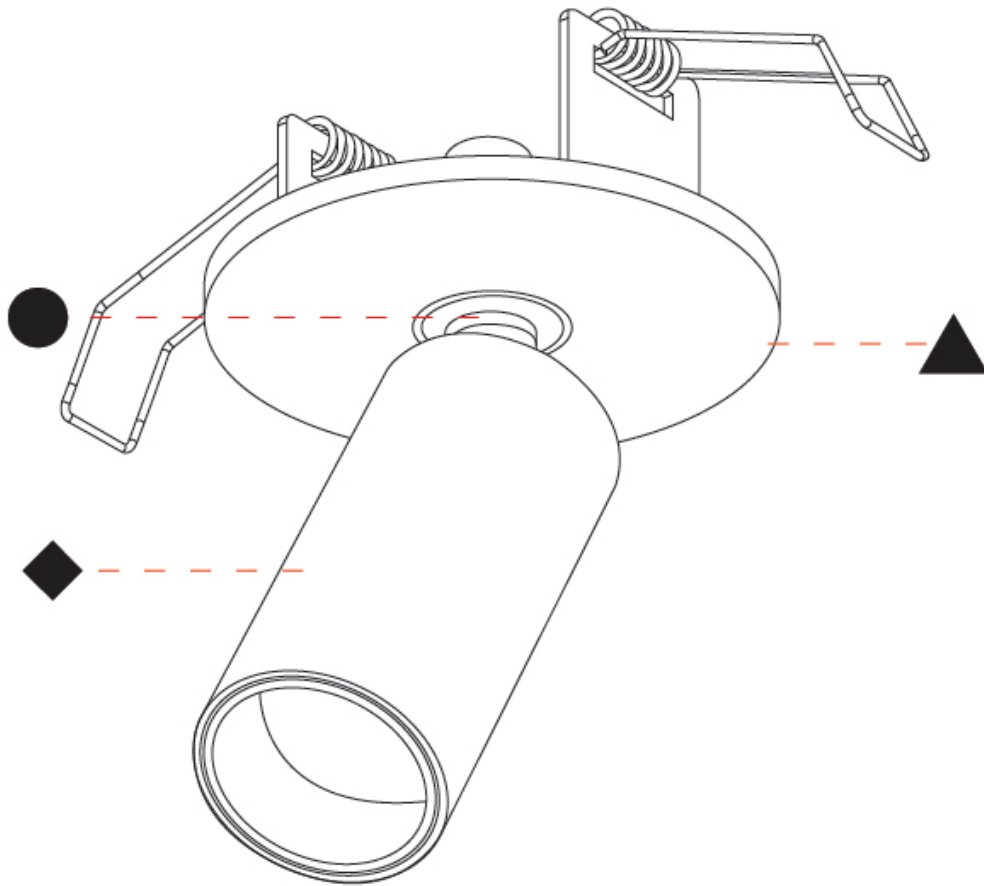

Beam Angle: 22 / 38 / 62
Adjustability: Rotational 330°; Tilt 90°

RATINGS AND CERTIFICATIONS

Certified By: Certified for North American Standards
IP rating: IP20

A3D324-

PROJECT
TYPE
SPECIFIER
QUANTITY
DATE