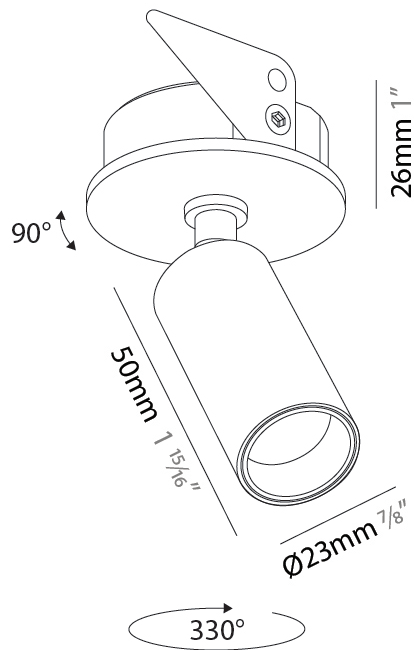

GENERAL

Series: Imagine Micro
 Brand: Prolicht
 Division: Architectural
 Mounting Type: Recessed
 Mounting Location: Ceiling
 Subcategory: Spots

PHYSICAL

Shape: Cylinder
 Diameter (mm): 23
 Diameter (in): 7/8
 Height (mm): 50
 Height (in): 1 ¹⁵/₁₆
 Max. Overall Height (mm): 76
 Max. Overall Height (in): 3
 Light Distribution: Adjustable / Direct
 Weight (kg): 0.089
 Weight (lbs): 0.196
 Fixture Finish: SSR / BKV / CWI / CRY / HAB / UFT / ITA / RUA / FTG / MYG / LOD / PUS / FRO / FUP / KIA / POP / BLS / SPG / MEY / GOH / GUM / CHC / COM / ABZ / JAG / OBR / MOS / ROR
 Holder Finish: WHI / BLK
 Fixture Material: Aluminum Die Cast

OPTICAL

Beam Angle: 18,28,38,46,64
 Adjustability: Rotational 350°; Tilt 90°

RATINGS AND CERTIFICATIONS

Certified By: Certified for North American Standards
 IP rating: IP20

PROJECT
TYPE
SPECIFIER
QUANTITY
DATE

GENERAL

Series: Imagine Micro
Brand: Prolicht
Division: Architectural
Mounting Type: Surface
Mounting Location: Ceiling
Subcategory: Spots

PHYSICAL

Shape: Cylinder
Diameter (mm): 35
Diameter (in): 1 3/8
Height (mm): 76
Height (in): 3
Max. Overall Height (mm): 106
Max. Overall Height (in): 4 3/16
Light Distribution: Adjustable / Direct
Weight (kg): 0.165
Weight (lbs): 1.42
Fixture Finish: SSR / BKV / CWI / CRY / HAB / UFT / ITA / RUA / FTG / MYG / LOD / PUS / FRO / FUP / KIA / POP / BLS / SPG / MEY / GOH / GUM / CHC / COM / ABZ / JAG / OBR / MOS / ROR
Holder Finish: WHI / BLK
Fixture Material: Aluminum Die Cast