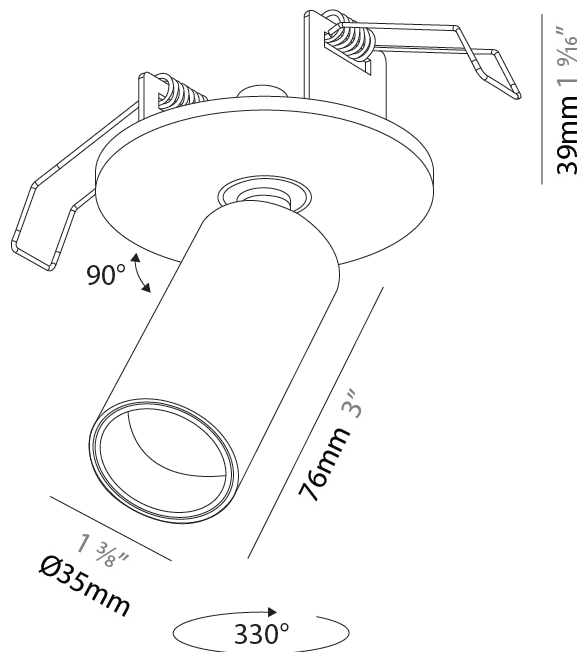

GENERAL

Series: Imagine Micro
Subseries: Imagine Micro
Brand: Prolicht
Division: Architectural
Mounting Type: Surface
Mounting Location: Ceiling
Subcategory: Spots

PHYSICAL

Shape: Cylinder
Diameter (mm): 35
Diameter (in): 1 3/8
Height (mm): 76
Height (in): 3
Max. Overall Height (mm): 106
Max. Overall Height (in): 4 3/16
Light Distribution: Adjustable / Direct
Weight (kg): 0.278
Weight (lbs): 0.61
Fixture Finish: SSR / BKV / CWI / CRY / HAB / UFT / ITA / RUA / FTG / MYG / LOD / PUS / FRO / FUP / KIA / POP / BLS / SPG / MEY / GOH / GUM / CHC / COM / ABZ / JAG / OBR / MOS / ROR
Holder Finish: WHI / BLK
Fixture Material: Aluminum Die Cast

Beam Angle: 22 / 38 / 62
Adjustability: Rotational 330°; Tilt 90°

RATINGS AND CERTIFICATIONS

Certified By: Certified for North American Standards
IP rating: IP20

A3D324-

PROJECT
TYPE
SPECIFIER
QUANTITY
DATE